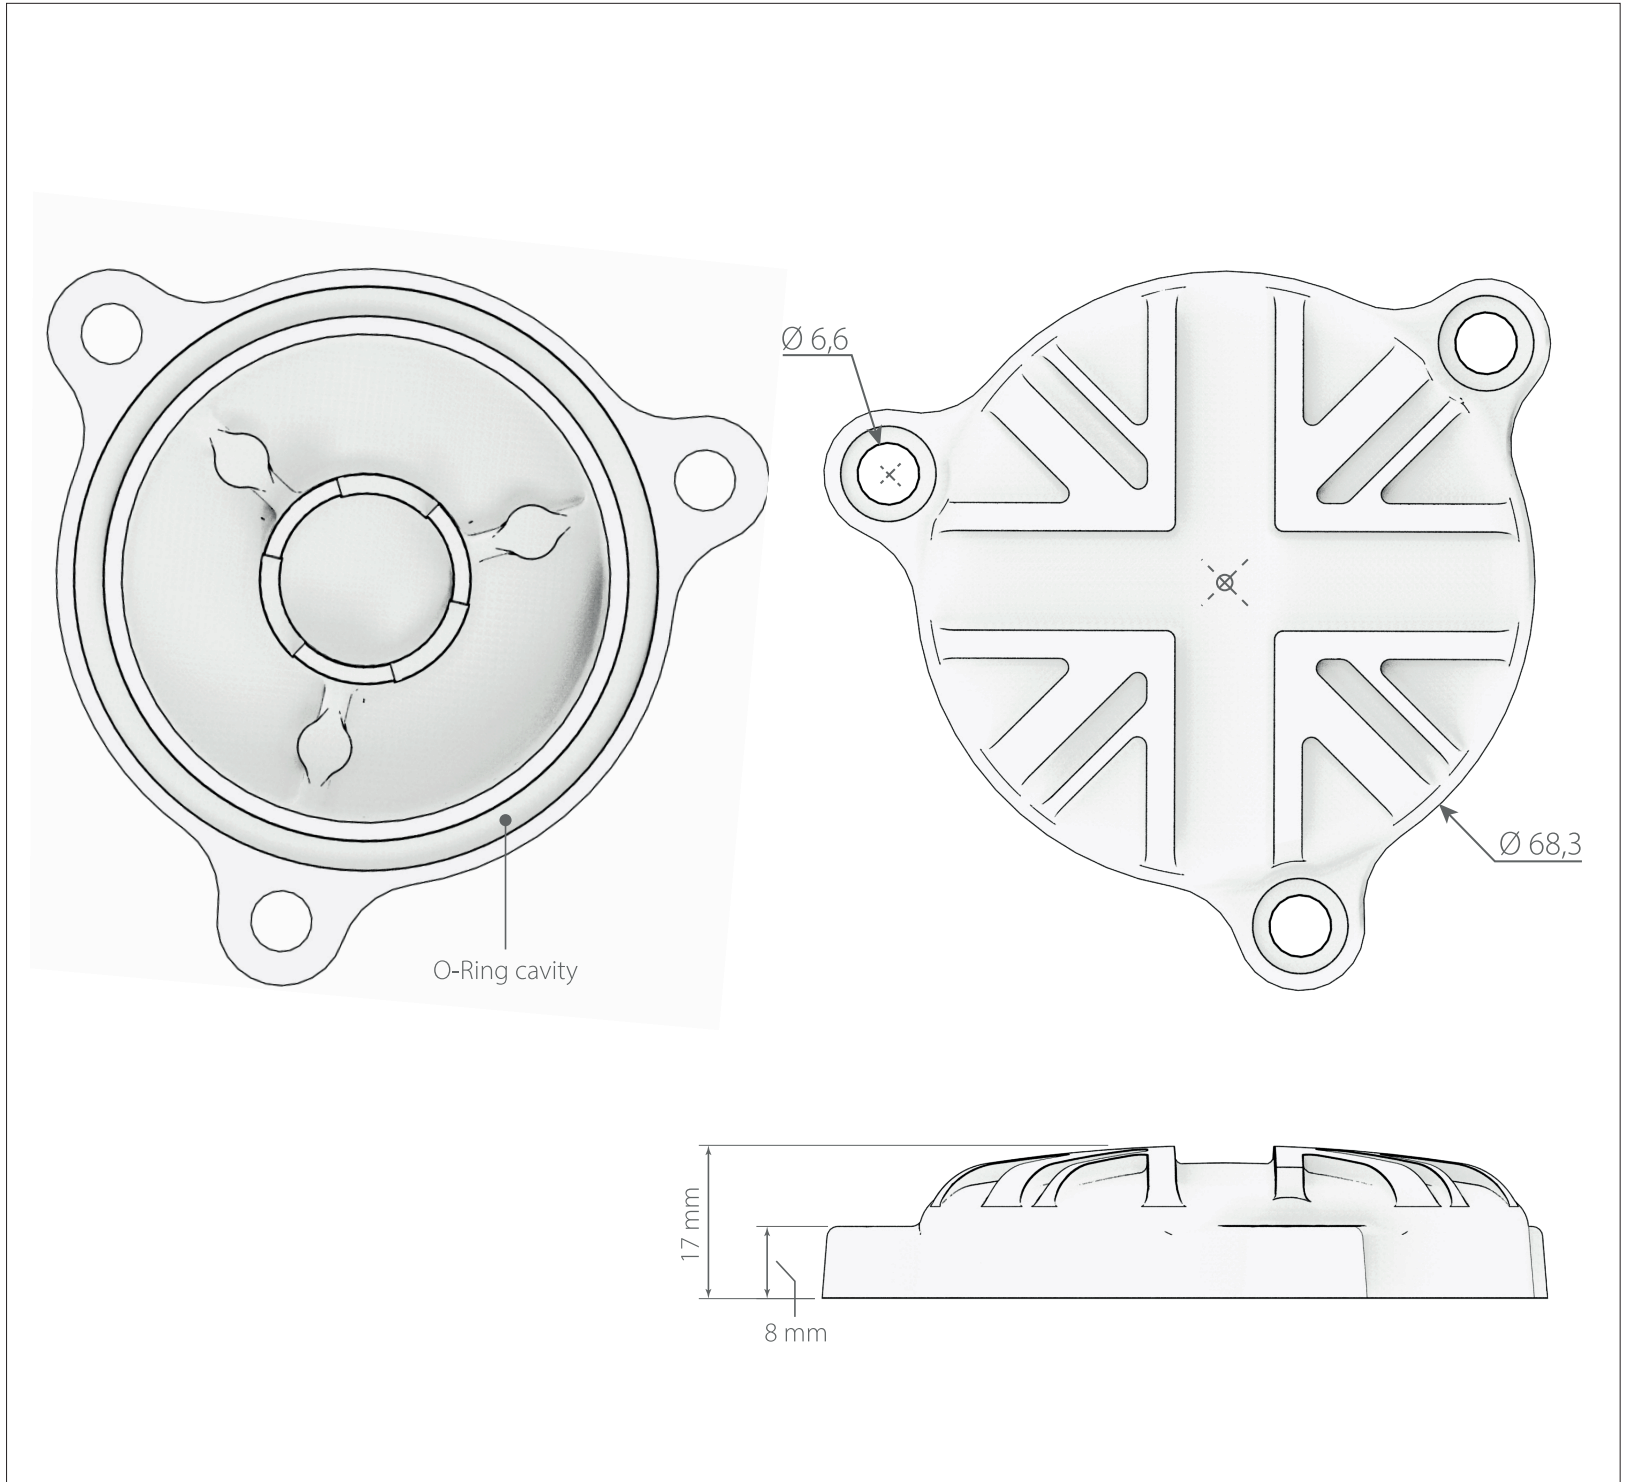

TECH SPECS

OIL FILTER CARTER CAP*

Model N°: **CT-RE-05**

Colour: **Satin Black + Silver**

*FOR ROYAL ENFIELD 350cc

Material.

Full CNC aluminium body with black high resitency satin varnish.