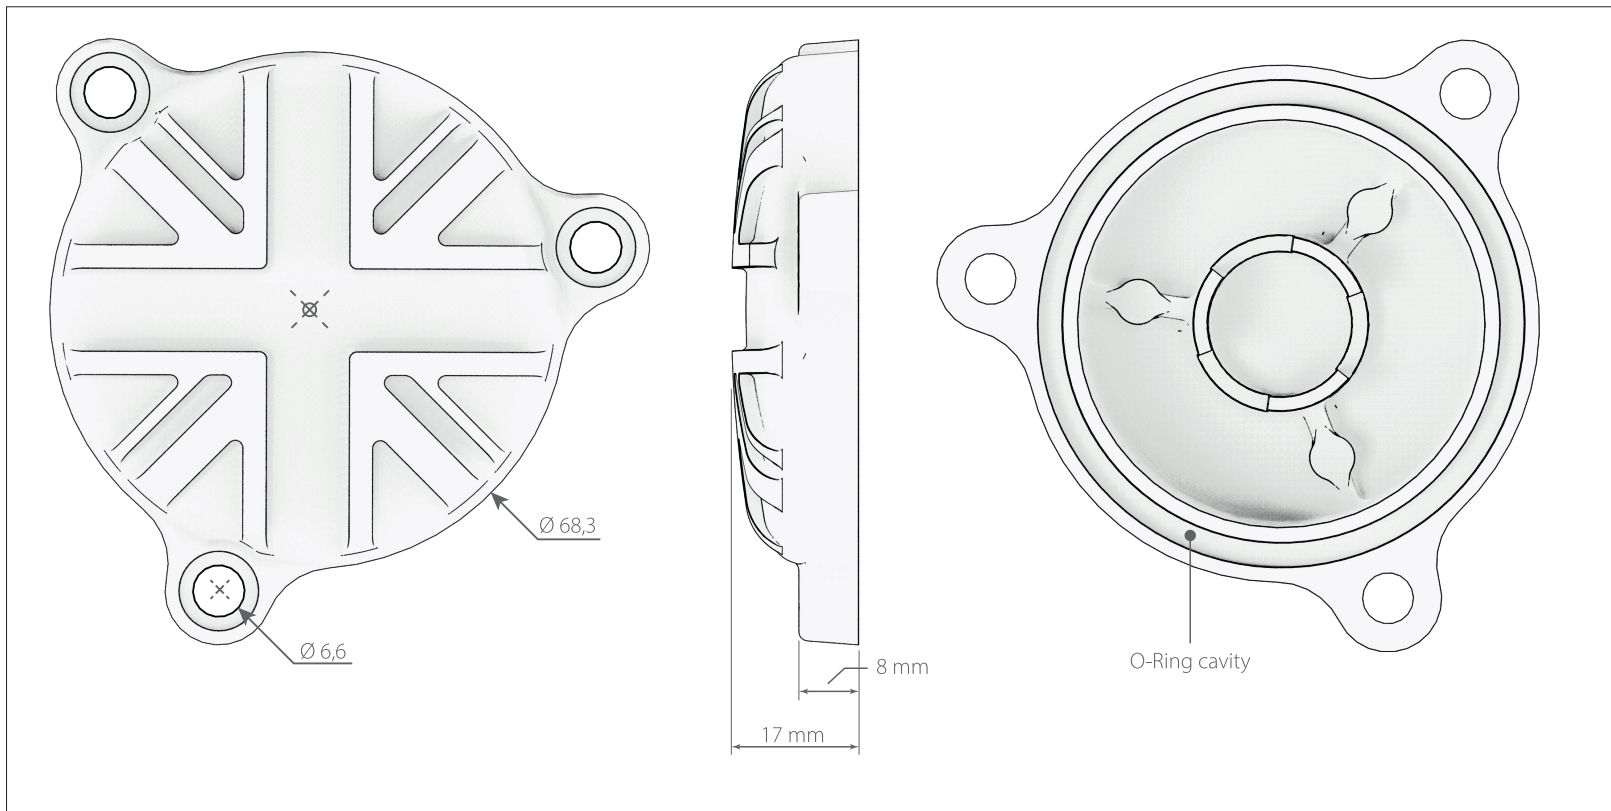

TECH SPECS

OIL FILTER CARTER CAP - ROYAL ENFIELD 350CC

Model N°: CT-RE-05

Colour: **Satin Black + Silver**

Material.

Full CNC aluminium body with black high resitency satin varnish.