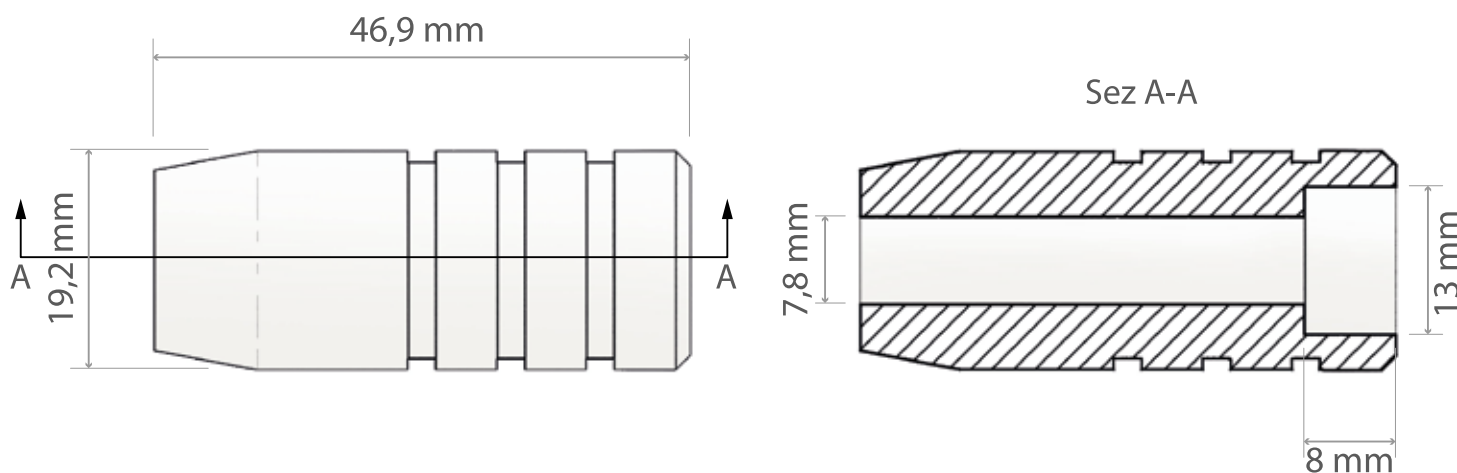

## TECH SPECS

PEDAL

Model N°: **GSS004**

Colour: **Anodized Black**

### Material.

Full CNC aluminium body with black high resistency anodizzation.